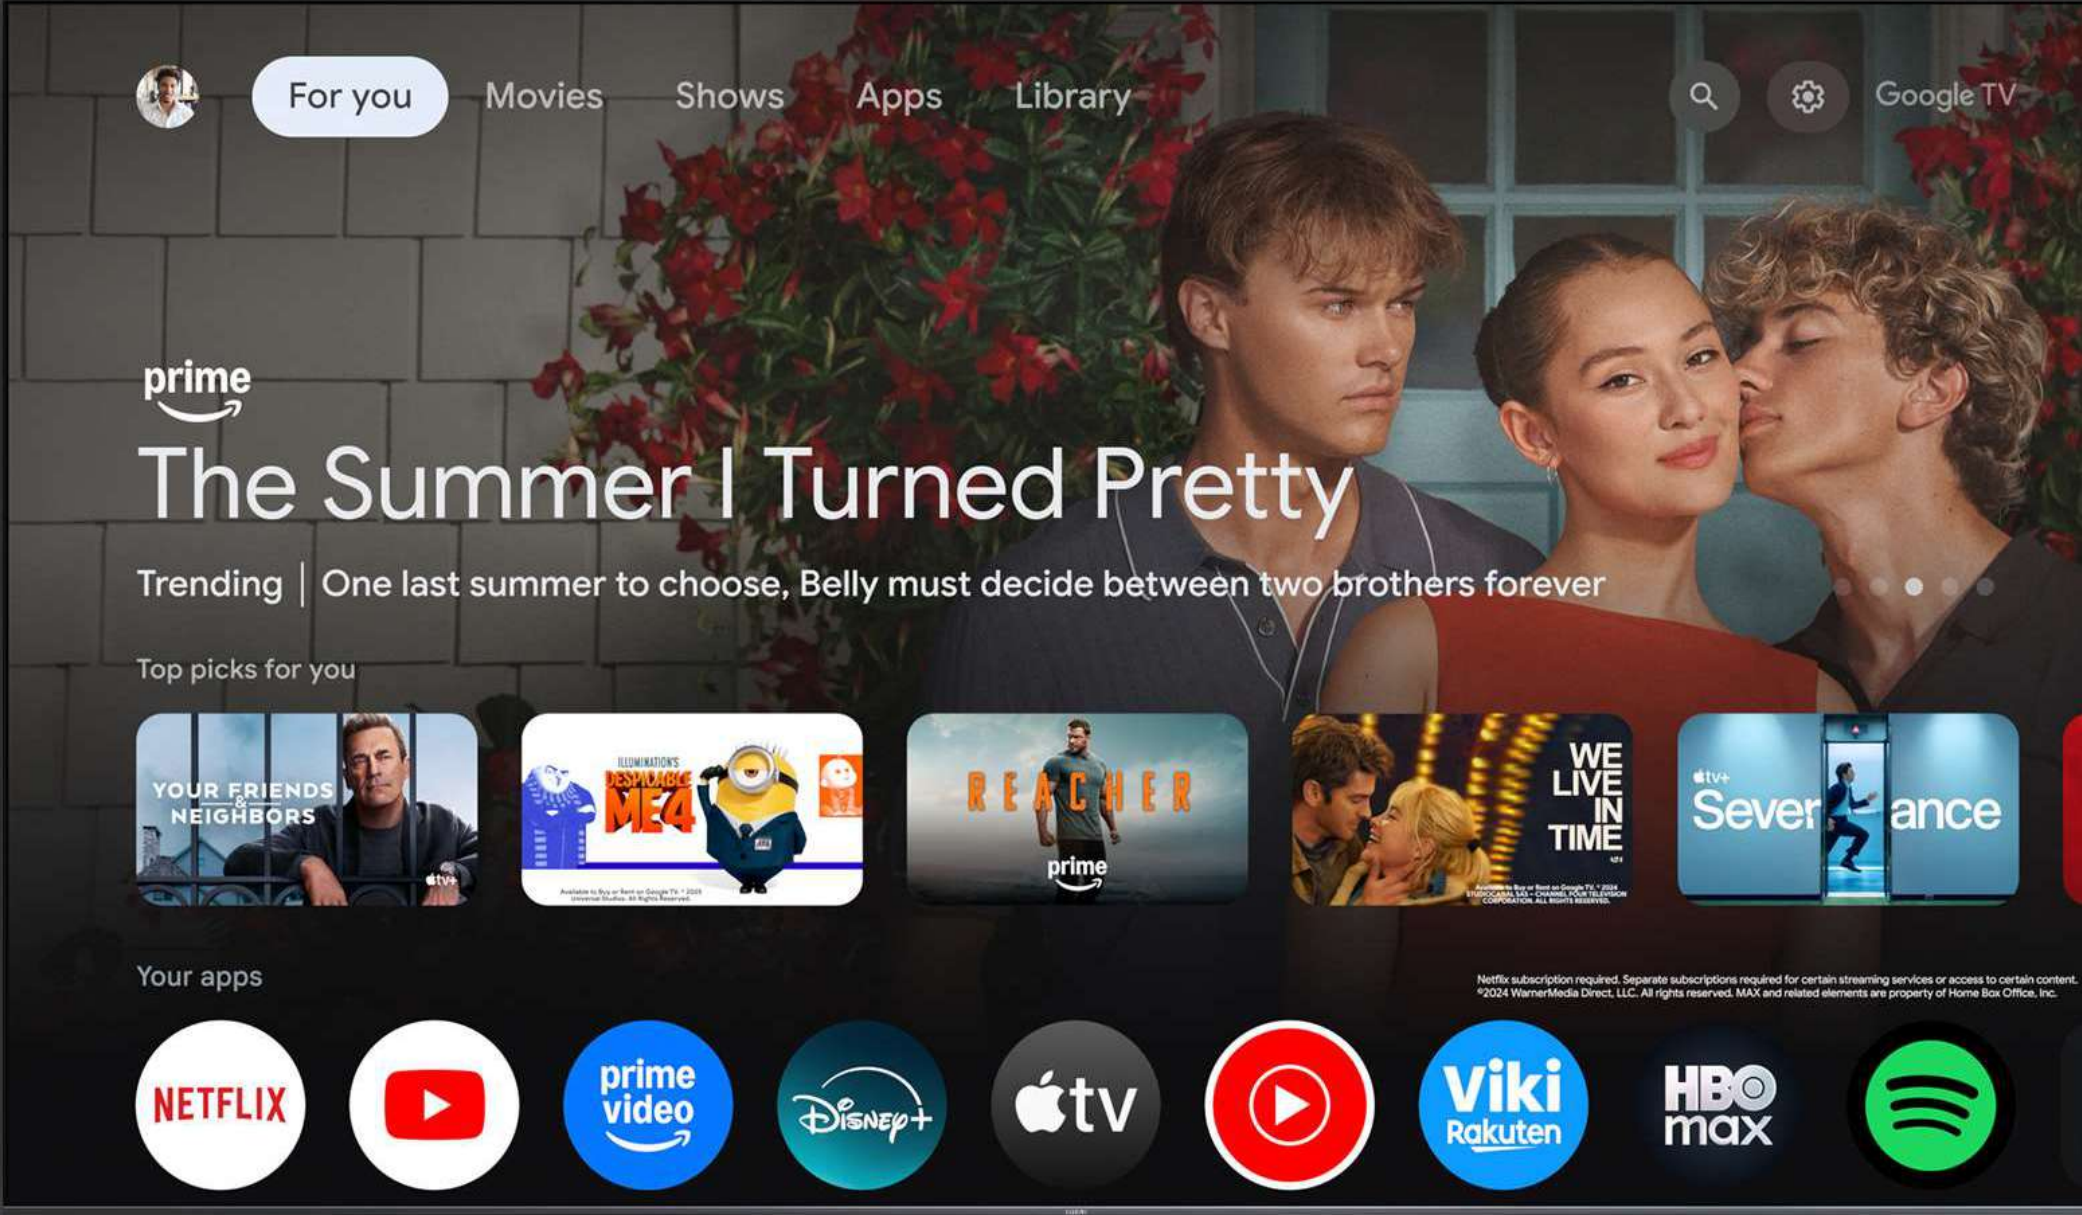

Everything You Stream. All in One Place.

Google TV Seamlessly Built In

A smarter way to discover and enjoy content

- **Endless Content, Effortlessly Organized**
Everything you watch, brought together in one place
- **Personalized for You**
Recommendations that adapt to your preferences